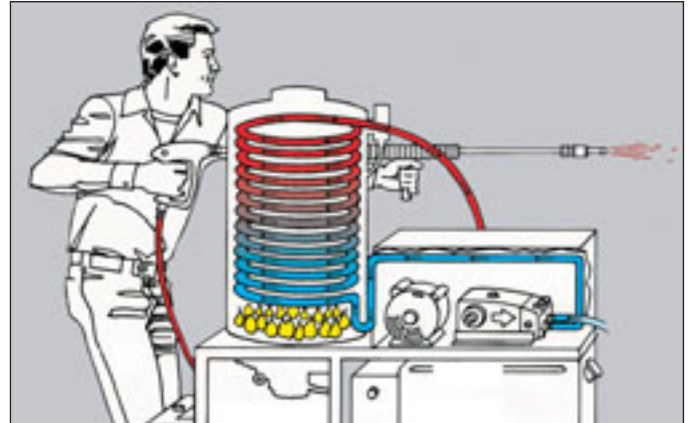

Hotsy's upright burner design provides maximum efficiency for fast heating, easy venting in indoor applications, plus excellent fuel economy.

OPTIONS-795SS and 790SS

- 8" Oil-Fired Draft Dampener barometric; prevents backdrafts and keeps cold air out.

Hotsy Accessories customize your application for top performance

360° Pivot and non-pivot hose reels keep hose neatly stored and shop areas safe

High-pressure turbo nozzles for faster cleaning

Telescoping wands extend to 24' to reach high places without scaffolding